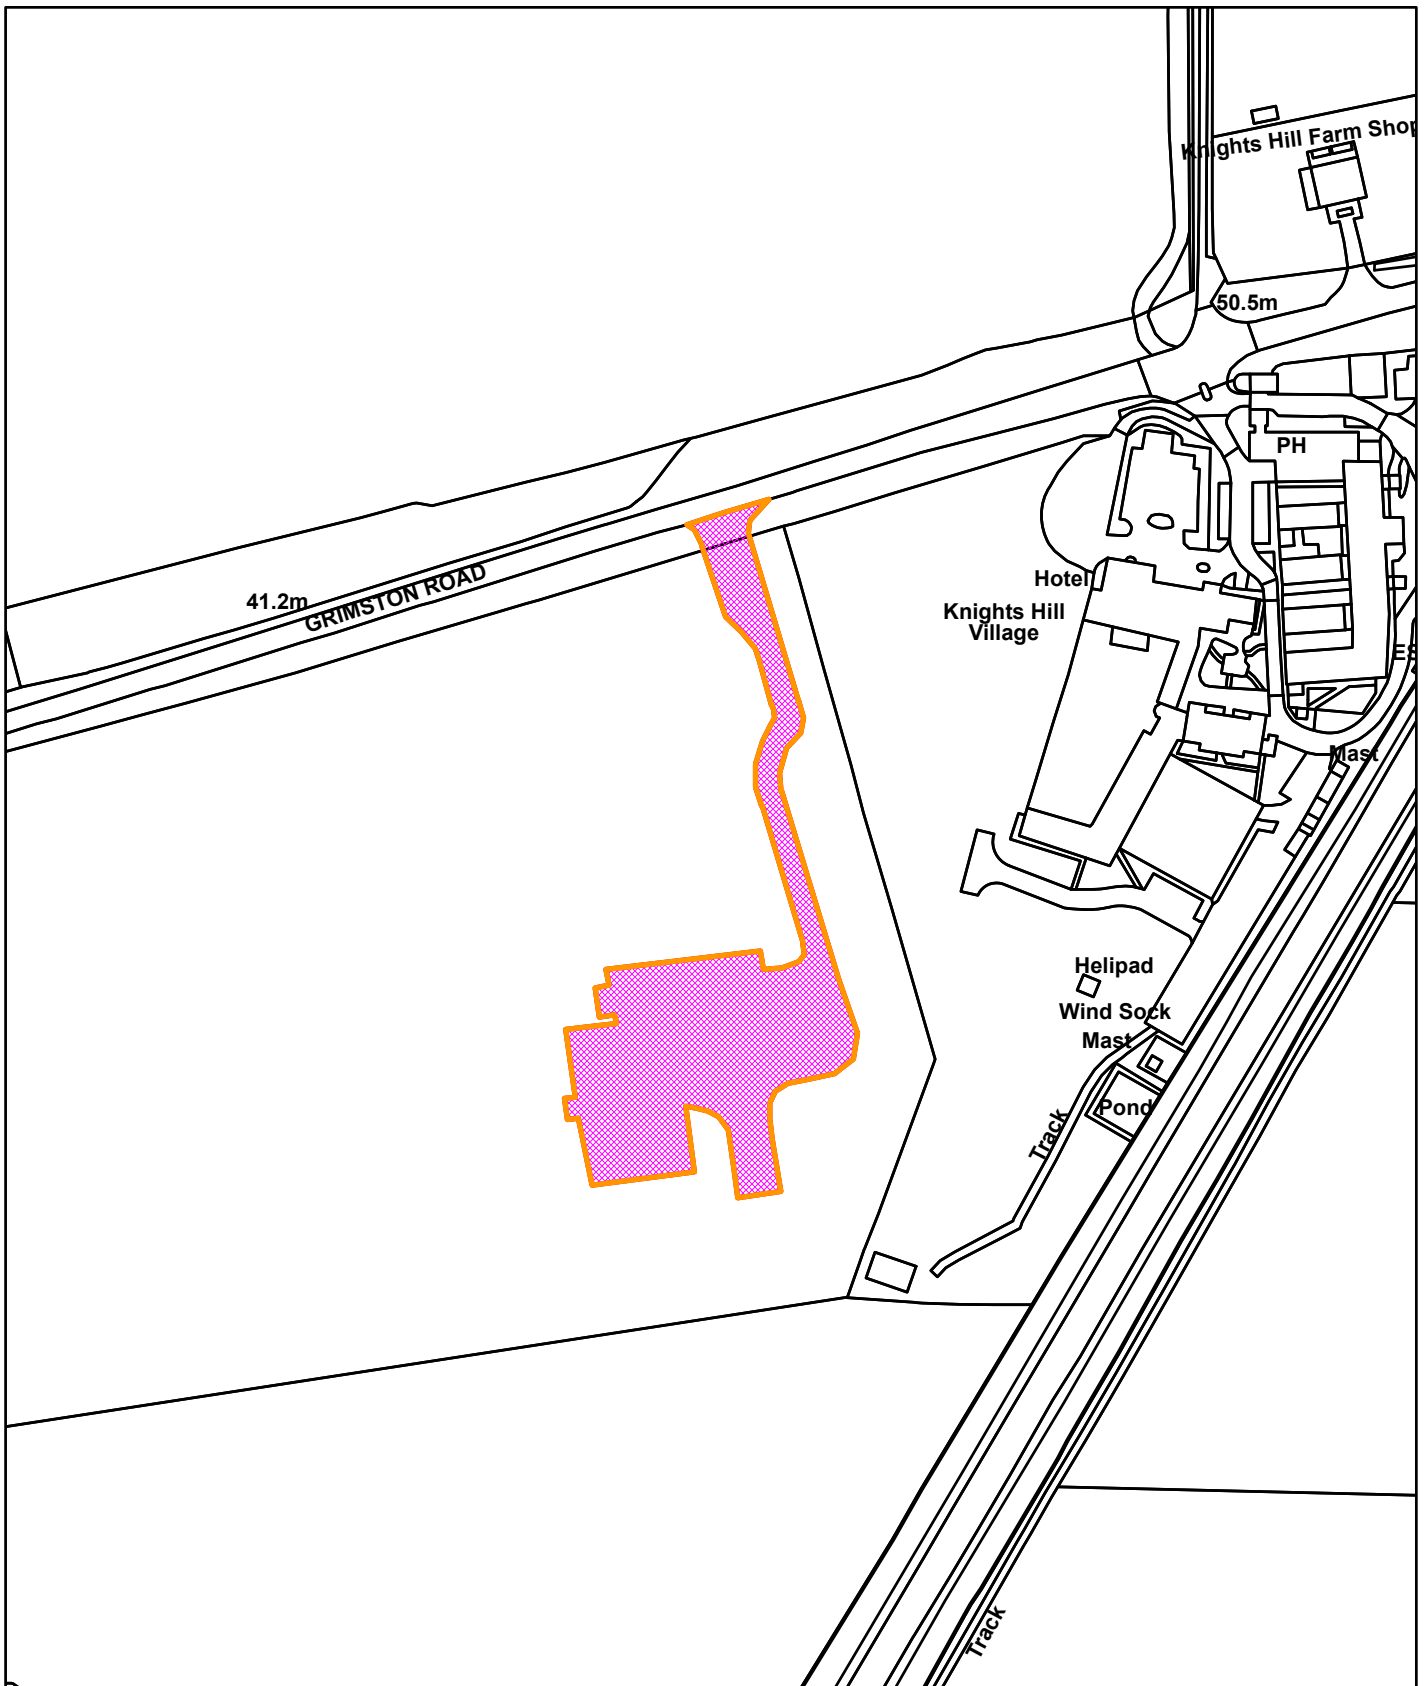

23/00086/F

Land West of Knights Hill Village Grimston Road South Wootton PE30 3HQ

© Crown copyright and database rights 2023  
Ordnance Survey 100024314

18/07/2023